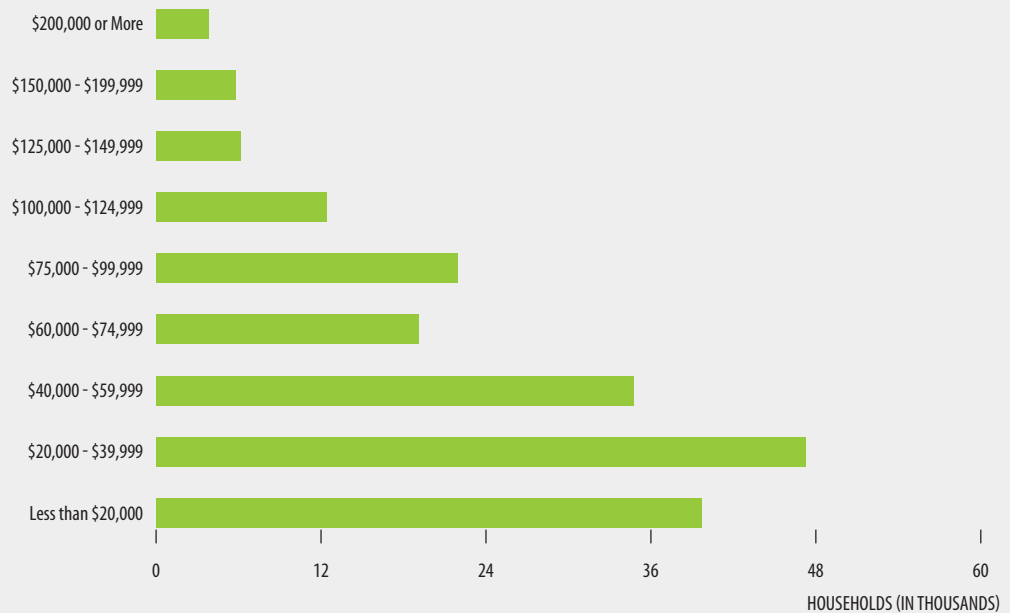

BUTTE

Highlights:

Non-Latino Whites are the overwhelming majority in the region, representing 66% of population (See Figure 1).

Over 50% of the White population is 40 and older, while 50% of the Latino population is under 24 years old (See Figure 1).

1 in 8

ARE UNEMPLOYED*
*OF THE LABOR FORCE

1 in 6

LIVE BELOW*
THE POVERTY LINE
*excluding individuals living in group quarters

TOTAL

BUTTE COUNTY RESIDENTS

519,898

FIGURE 1

POPULATION DEMOGRAPHICS

Number of individuals in each age category, by race

Source: 2006-2010 American Community, US Census

FIGURE 2 EDUCATIONAL ATTAINMENT BY RACE AND ETHNICITY
 Percent of population 25 and older, by education category

Source: 2006-2010 American Community, US Census

FIGURE 3 HOUSEHOLD INCOME DISTRIBUTION
 Number of households in each income category

Source: 2006-2010 American Community, US Census

FIGURE 4 PERCENT CHANGE IN EMPLOYMENT BY SECTOR AND PERIOD