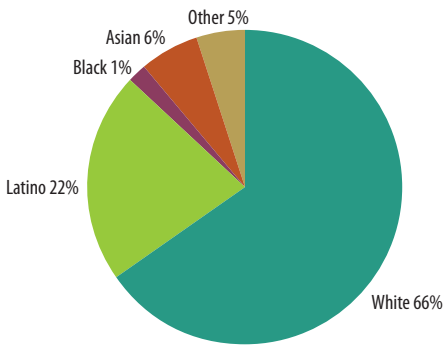

BUTTE

Highlights:

Non-Latino Whites are the overwhelming majority in the region, representing 66% of population (See Figure 1).

Over 50% of the White population is 40 and older, while 50% of the Latino population is under 24 years old (See Figure 1).

1 in 8

ARE UNEMPLOYED*
*OF THE LABOR FORCE

1 in 6

LIVE BELOW*
THE POVERTY LINE
*excluding individuals living in group quarters

TOTAL

BUTTE COUNTY RESIDENTS

519,898

FIGURE 1

POPULATION DEMOGRAPHICS

Number of individuals in each age category, by race

Source: 2006-2010 American Community, US Census

FIGURE 2 EDUCATIONAL ATTAINMENT BY RACE AND ETHNICITY
 Percent of population 25 and older, by education category