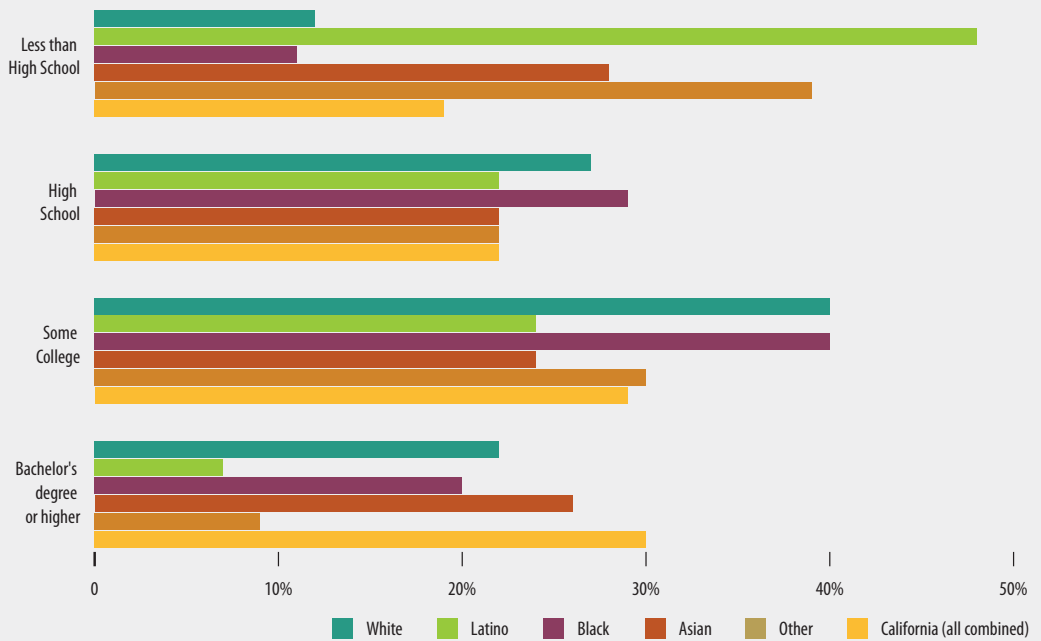

BUTTE

Highlights:

Non-Latino Whites are the overwhelming majority in the region, representing 66% of population (See Figure 1).

Over 50% of the White population is 40 and older, while 50% of the Latino population is under 24 years old (See Figure 1).

1 in 8

ARE UNEMPLOYED*
*OF THE LABOR FORCE

1 in 6

LIVE BELOW*
THE POVERTY LINE
*excluding individuals living in group quarters

TOTAL

BUTTE COUNTY RESIDENTS

519,898

FIGURE 1

POPULATION DEMOGRAPHICS

Number of individuals in each age category, by race

Source: 2006-2010 American Community, US Census

FIGURE 2 EDUCATIONAL ATTAINMENT BY RACE AND ETHNICITY
 Percent of population 25 and older, by education category

Source: 2006-2010 American Community, US Census

FIGURE 3 HOUSEHOLD INCOME DISTRIBUTION
 Number of households in each income category

Source: 2006-2010 American Community, US Census

FIGURE 4 PERCENT CHANGE IN EMPLOYMENT BY SECTOR AND PERIOD