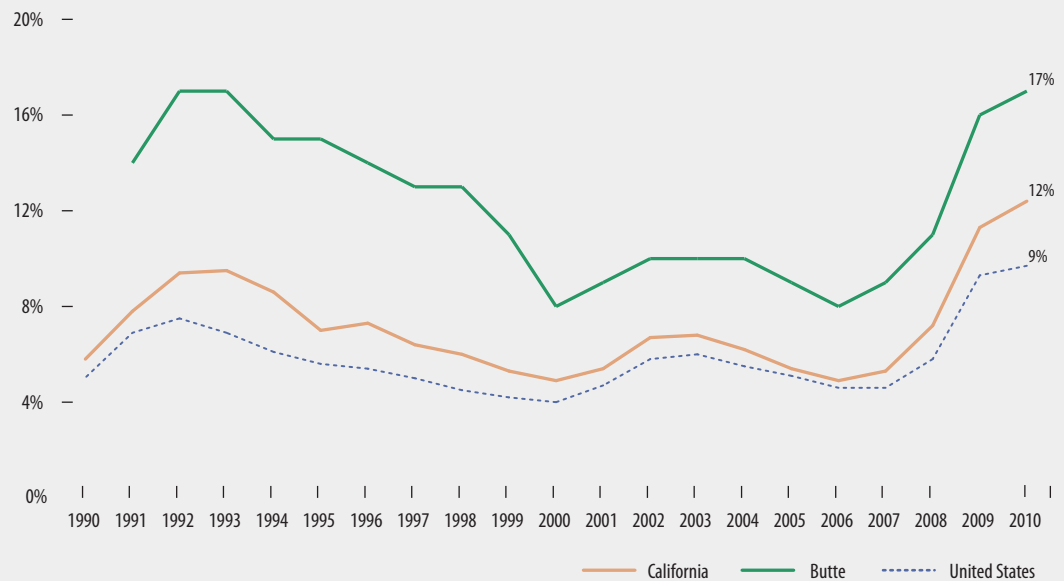

BUTTE

Highlights:

Non-Latino Whites are the overwhelming majority in the region, representing 66% of population (See Figure 1).

Over 50% of the White population is 40 and older, while 50% of the Latino population is under 24 years old (See Figure 1).

POPULATION DEMOGRAPHICS

Number of individuals in each age category, by race

Source: 2006-2010 American Community, US Census

FIGURE 2 EDUCATIONAL ATTAINMENT BY RACE AND ETHNICITY
 Percent of population 25 and older, by education category

Source: 2006-2010 American Community, US Census

FIGURE 3 HOUSEHOLD INCOME DISTRIBUTION
 Number of households in each income category

Source: 2006-2010 American Community, US Census

FIGURE 4 PERCENT CHANGE IN EMPLOYMENT BY SECTOR AND PERIOD

Source: Bureau of Labor Statistics, Current Employment Statistics (CES) seasonally adjusted
 Note: Number in parentheses is the sector size by employment share.

FIGURE 5 UNEMPLOYMENT RATE
 Percent of unemployed