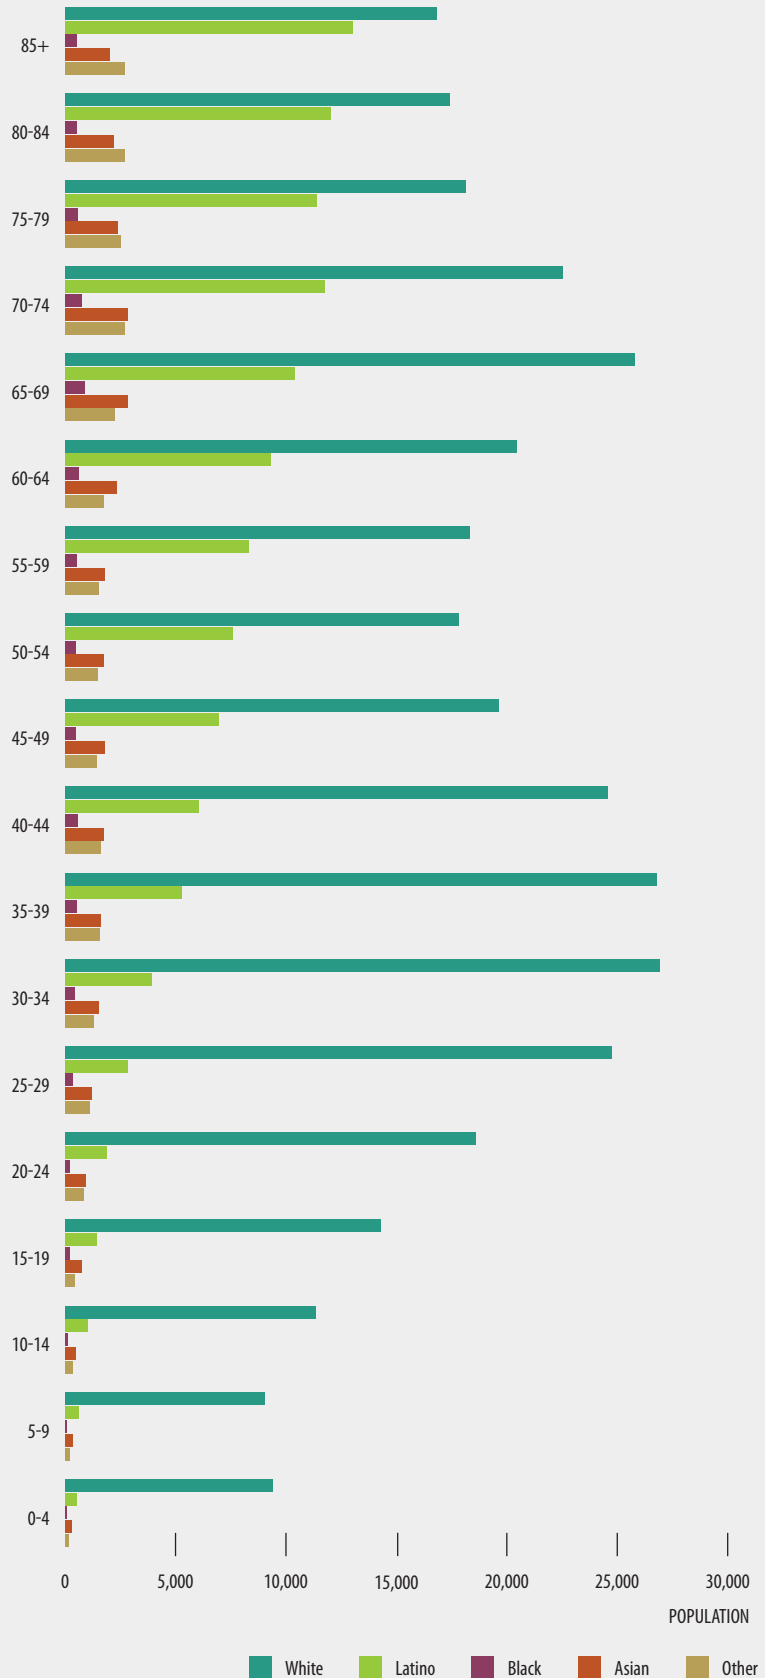

BUTTE

Highlights:

Non-Latino Whites are the overwhelming majority in the region, representing 66% of population (See Figure 1).

Over 50% of the White population is 40 and older, while 50% of the Latino population is under 24 years old (See Figure 1).

1 in 8

ARE UNEMPLOYED*
*OF THE LABOR FORCE

1 in 6

LIVE BELOW*
THE POVERTY LINE
*excluding individuals living in group quarters

TOTAL

BUTTE COUNTY RESIDENTS

519,898

FIGURE 1

POPULATION DEMOGRAPHICS

Number of individuals in each age category, by race

Source: 2006-2010 American Community, US Census

FIGURE 2 EDUCATIONAL ATTAINMENT BY RACE AND ETHNICITY
 Percent of population 25 and older, by education category

Source: 2006-2010 American Community, US Census

FIGURE 3 HOUSEHOLD INCOME DISTRIBUTION
 Number of households in each income category

Source: 2006-2010 American Community, US Census

FIGURE 4 PERCENT CHANGE IN EMPLOYMENT BY SECTOR AND PERIOD