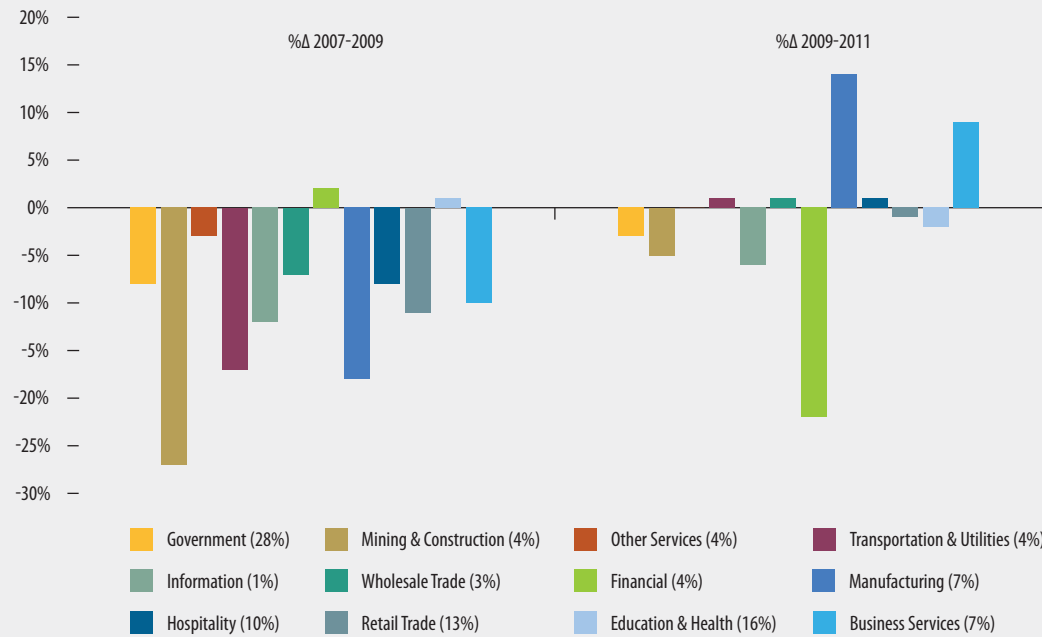

1 in 8

ARE UNEMPLOYED*
*OF THE LABOR FORCE

1 in 6

LIVE BELOW*
THE POVERTY LINE
*excluding individuals living in group quarters

TOTAL

BUTTE COUNTY RESIDENTS

519,898

FIGURE 1

POPULATION DEMOGRAPHICS

Number of individuals in each age category, by race

Source: 2006-2010 American Community, US Census

FIGURE 2 EDUCATIONAL ATTAINMENT BY RACE AND ETHNICITY
 Percent of population 25 and older, by education category

Source: 2006-2010 American Community, US Census

FIGURE 3 HOUSEHOLD INCOME DISTRIBUTION
 Number of households in each income category

Source: 2006-2010 American Community, US Census

FIGURE 4 PERCENT CHANGE IN EMPLOYMENT BY SECTOR AND PERIOD